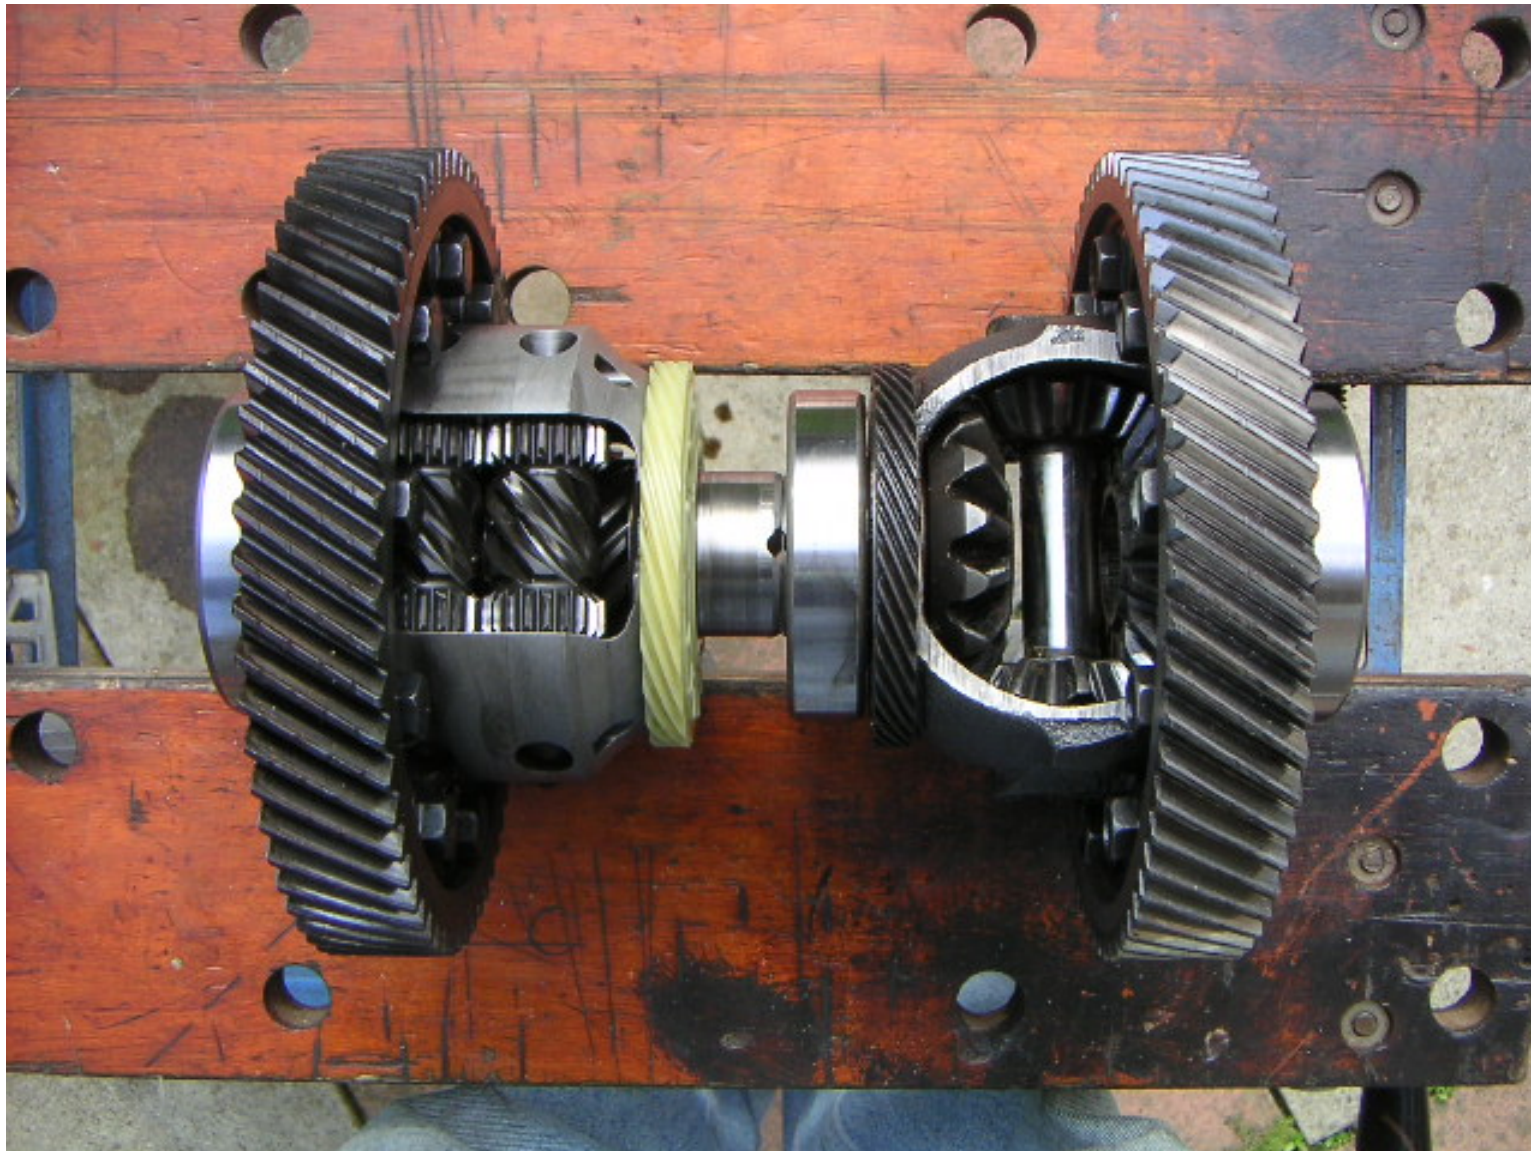

TorSen Type A.

Side View

TorSen Type B.

Side View

Open Normal.

Side View

Type A diff on left, conventional (Monty Turbo ~ the one with the bar you've seen) differential on right:

Type B TorSen (EX 1996 620ti) with 'straight through diff: